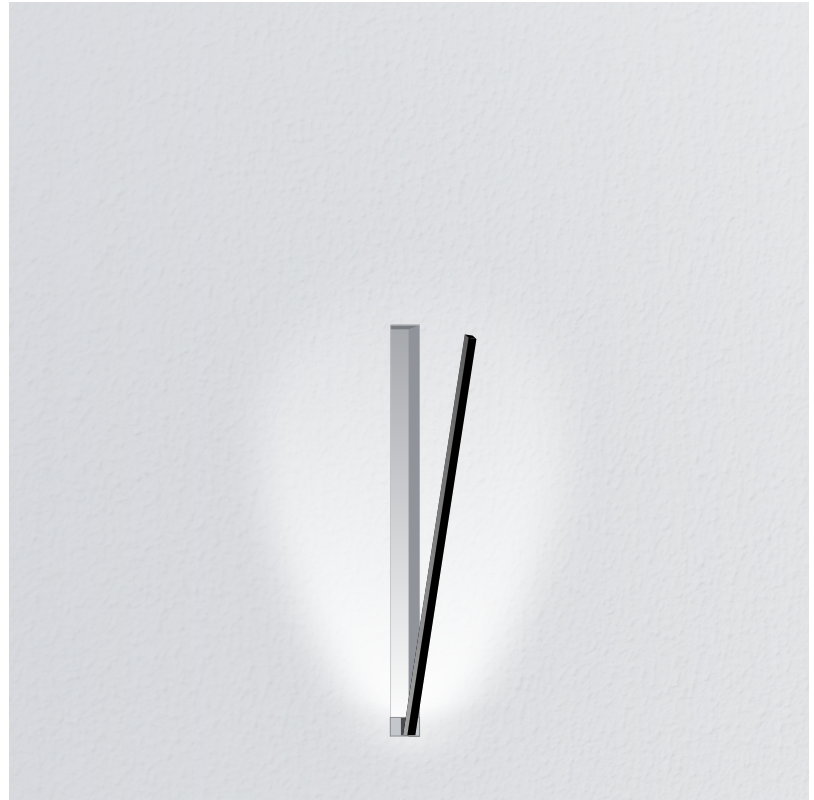

SPILLO 1 ROD RECESSED

D46006- -

base number
Color   Finish
Temperature   Options

1. To build a product code in our configurator select the specify button on the base model # product page
2. To build a manual product code on this datasheet choose from the options listed below in blue font and add the suffix to the base model #

GENERAL

Series: Spillo
Subseries: Spillo 1 Rod
Brand: Icone
Division: Design
Mounting Type: Recessed
Mounting Location: Wall
Subcategory: Ambient

PHYSICAL

Shape: Rectangle
Width (mm): 33
Width (in): 1 ⁵/₁₆
Height (mm): 426
Height (in): 16 ³/₄
Min. Recessing Depth (mm): 30
Min. Recessing Depth (in): 1 ³/₁₆
Light Distribution: Adjustable
[Fixture Finish: WHI / BLK / CHR / BGD](#)
Fixture Material: Brass

ELECTRICAL

Lamp Type: LED
Total Output Wattage (W): 4.8
Dimming: 0-10V Dimming
Driver Included: No
Driver Location: Remote
Driver Type: Constant Voltage - 120Vac
Driver Class: Class 2
Input Voltage (V): 120
Output Voltage (V): 12
Upon Request: (Not included, see components) 0-10Vdc dimming / 277Vac

LED

[Color Temperature (°K): 2700 / 3000](#)
Nominal Lumen (lm): 440
CRI: >90 CRI
Lamp Life (hrs): 50000

OPTICAL

Adjustability: Tilt 120°

RATINGS AND CERTIFICATIONS

Certified By: Certified for North American Standards
IP rating: IP20

PROJECT
TYPE
SPECIFIER
QUANTITY
DATE