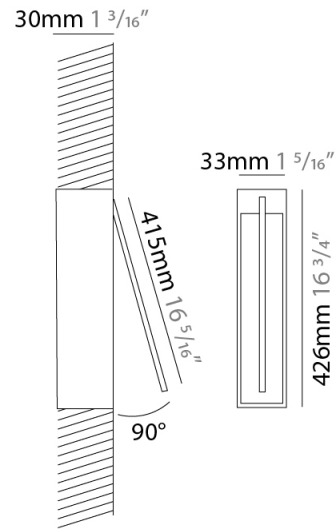

SPILLO 1 ROD RECESSED

D46006- -

base number
Color   Finish
Temperature   Options

1. To build a product code in our configurator select the specify button on the base model # product page
2. To build a manual product code on this datasheet choose from the options listed below in blue font and add the suffix to the base model #

GENERAL

Series: Spillo
Subseries: Spillo 1 Rod
Brand: Icone
Division: Design
Mounting Type: Recessed
Mounting Location: Wall
Subcategory: Ambient

PHYSICAL

Shape: Rectangle
Width (mm): 33
Width (in): 1 ⁵/₁₆
Height (mm): 426
Height (in): 16 ³/₄
Min. Recessing Depth (mm): 30
Min. Recessing Depth (in): 1 ³/₁₆
Light Distribution: Adjustable
[Fixture Finish: WHI / BLK / CHR / BGD](#)
Fixture Material: Brass

ELECTRICAL

Lamp Type: LED
Total Output Wattage (W): 4.8
Dimming: 0-10V Dimming
Driver Included: No
Driver Location: Remote
Driver Type: Constant Voltage - 120Vac
Driver Class: Class 2
Input Voltage (V): 120
Output Voltage (V): 12
Upon Request: (Not included, see components) 0-10Vdc dimming / 277Vac

LED

[Color Temperature (°K): 2700 / 3000](#)
Nominal Lumen (lm): 440
CRI: >90 CRI
Lamp Life (hrs): 50000

OPTICAL

Adjustability: Tilt 120°

RATINGS AND CERTIFICATIONS

Certified By: Certified for North American Standards
IP rating: IP20

PROJECT
TYPE
SPECIFIER
QUANTITY
DATE