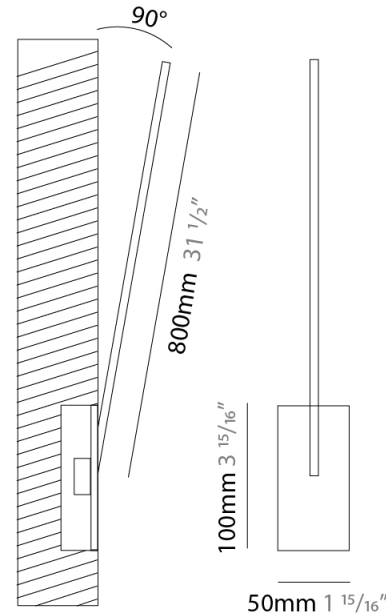

PROJECT	_____
TYPE	_____
SPECIFIER	_____
QUANTITY	_____
DATE	_____

SPILLO 1 ROD RECESSED

D46018- _____ - _____
base number   Color   Finish
                         Temperature   Options

1. To build a product code in our configurator select the specify button on the base model # product page
2. To build a manual product code on this datasheet choose from the options listed below in blue font and add the suffix to the base model #

GENERAL

Series: Spillo
Subseries: Spillo 1 Rod
Brand: Icone
Division: Design
Mounting Type: Recessed
Mounting Location: Wall
Subcategory: Ambient

PHYSICAL

Shape: Rectangle
Width (mm): 50
Width (in): 1 15/16
Height (mm): 800
Height (in): 31 1/2
Light Distribution: Adjustable
Fixture Finish: WHI / BLK / CHR / BGD
Fixture Material: Brass

ELECTRICAL

Lamp Type: LED
Total Output Wattage (W): 10.56
Dimming: 0-10V Dimming
Driver Included: No
Driver Location: Remote
Driver Type: Constant Voltage - 120Vac
Driver Class: Class 2
Input Voltage (V): 120
Output Voltage (V): 12
Upon Request: (Not included, see components) 0-10Vdc dimming / 277Vac

LED

Color Temperature (°K): 2700 / 3000
Nominal Lumen (lm): 880
CRI: >90 CRI
Lamp Life (hrs): 50000

OPTICAL

Adjustability: Tilt 120°

RATINGS AND CERTIFICATIONS

Certified By: Certified for North American Standards
IP rating: IP20